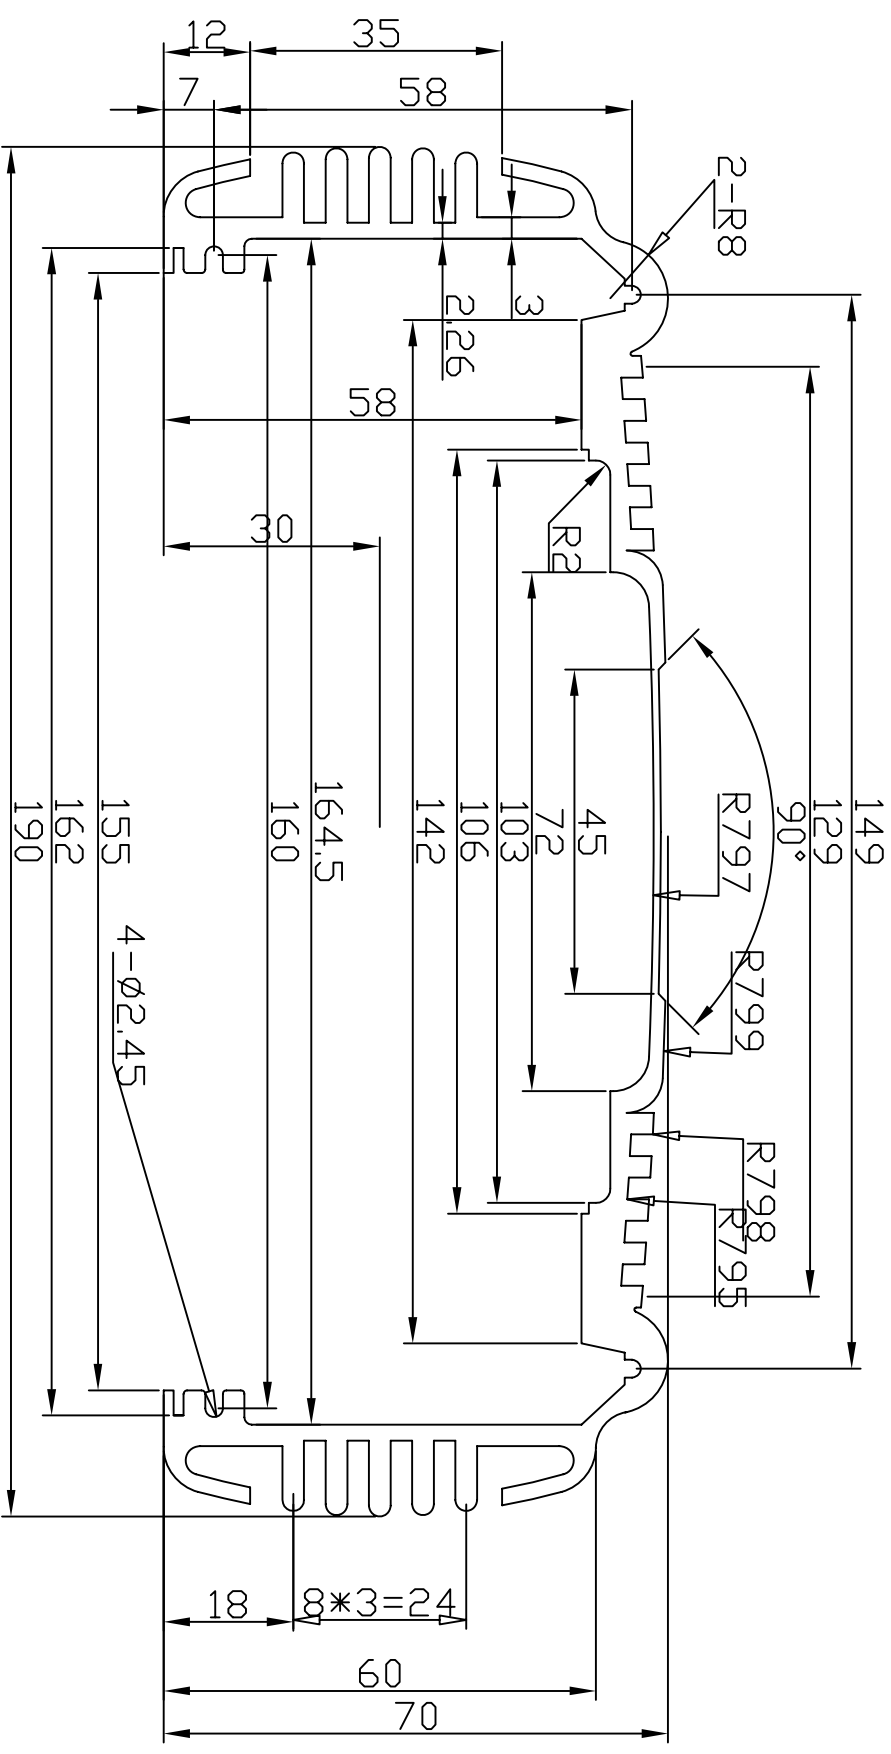

REVISION RECORD			
REV	ECO	DESCRIPTION	DATE

DETACHED LISTS		DATE	DATE
MM	INCHES	DATE	DATE
TOLERANCES EXCEPT AS NOTED			
MM	±	DATE	DATE
0.3 ± 0.03	±	DATE	DATE
0.02 ± 0.002	±	DATE	DATE
0.01 ± 0.001	±	DATE	DATE
ANGLES ± 5°		DATE	DATE
MATERIAL: AL		DATE	DATE
FINISH: QT'Y 1		DATE	DATE
DRAWING NO. AEH106		DATE	DATE
/PART NO. 00		DATE	DATE
D0 NOT SCALE DRAWING		DATE	DATE
SHEET 1		DATE	DATE

埃弗勒斯
EVEREST
WWW.EVERESTCASE.COM

AEH106

SIZE
A4
REV

OF 1